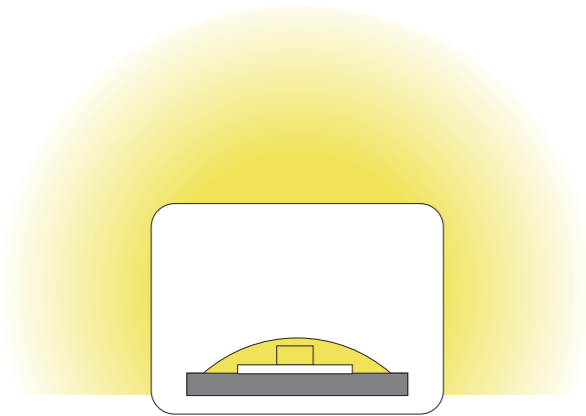

ARCHETTO FLEXIBLE SOLUTIONS

Direzione luminosa/
Light's direction

Silicone-graphene
2,5

1,8

Barra in acciaio
armonico e strip LED
incorporate/
Flexible steel bar
and LED strip
integrated/

WA/WR/WS: Particolare dell'attacco
WA/WR/WS: Mounting's detail

WR3*/WS3*: solo per uso a parete in verticale e soffitto
WR3*/WS3*: only as vertical wall and ceiling use

Misure espresse in cm/Measurements in cm

WR1 3k white	34W-1185Lm	Cod. ARCWR1CRBICA	24V Alimentatore non incluso/ Driver needed not included
WR1 RGB	23W	Cod. ARCWR1CRRGB	24V Alimentatore non incluso/ Driver needed not included
WR2 3k white	50W-1800Lm	Cod. ARCWR2CRBICA	24V Alimentatore non incluso/ Driver needed not included
WR2 RGB	35W	Cod. ARCWR2CRRGB	24V Alimentatore non incluso/ Driver needed not included
WR3 3k white	70W-2470Lm	Cod. ARCWR3CRBICA	24V Alimentatore non incluso/ Driver needed not included
WR3 RGB	48W	Cod. ARCWR3CRRGB	24V Alimentatore non incluso/ Driver needed not included