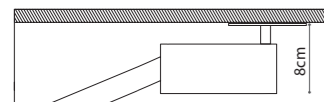

ARCHETTO FLEXIBLE SOLUTIONS

Direzione luminosa/
Light's direction

Silicone-graphene
2,5

1,8

Barra in acciaio
armonico e strip LED
incorporate/
Flexible steel bar
and LED strip
integrated/

WA/WR/WS: Particolare dell'attacco
WA/WR/WS: Mounting's detail

WR3*/WS3*: solo per uso a parete in verticale e soffitto
WR3*/WS3*: only as vertical wall and ceiling use

Misure espresse in cm/Measurements in cm

WR1 3k white	34W-1185Lm	Cod. ARCWR1CRBICA	24V Alimentatore non incluso/ Driver needed not included
WR1 RGB	23W	Cod. ARCWR1CRRGB	24V Alimentatore non incluso/ Driver needed not included
WR2 3k white	50W-1800Lm	Cod. ARCWR2CRBICA	24V Alimentatore non incluso/ Driver needed not included
WR2 RGB	35W	Cod. ARCWR2CRRGB	24V Alimentatore non incluso/ Driver needed not included
WR3 3k white	70W-2470Lm	Cod. ARCWR3CRBICA	24V Alimentatore non incluso/ Driver needed not included
WR3 RGB	48W	Cod. ARCWR3CRRGB	24V Alimentatore non incluso/ Driver needed not included