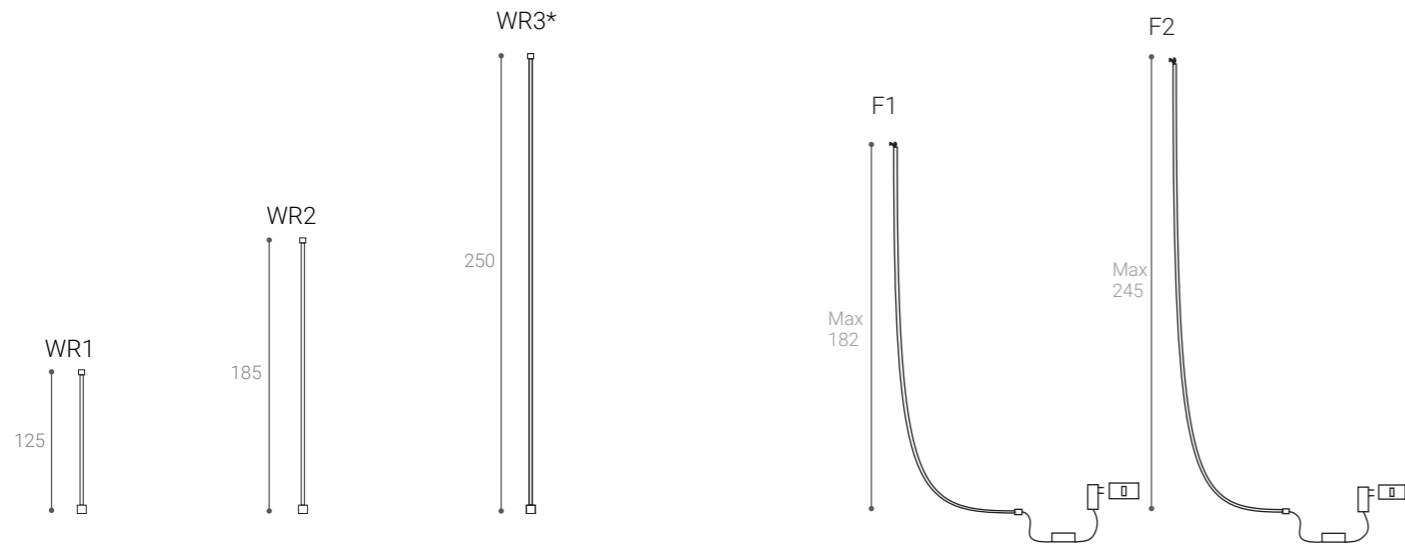

ARCHETTO FLEXIBLE SOLUTIONS

Direzione luminosa/
Light's direction

Silicone-graphene
2,5

1,8

Barra in acciaio
armonico e strip LED
incorporate/
Flexible steel bar
and LED strip
integrated/

WA/WR/WS: Particolare dell'attacco
WA/WR/WS: Mounting's detail

WR3*/WS3*: solo per uso a parete in verticale e soffitto
WR3*/WS3*: only as vertical wall and ceiling use

Misure espresse in cm/Measurements in cm

WR1 3k white	34W-1185Lm	Cod. ARCWR1CRBICA	24V Alimentatore non incluso/ Driver needed not included
WR1 RGB	23W	Cod. ARCWR1CRRGB	24V Alimentatore non incluso/ Driver needed not included
WR2 3k white	50W-1800Lm	Cod. ARCWR2CRBICA	24V Alimentatore non incluso/ Driver needed not included
WR2 RGB	35W	Cod. ARCWR2CRRGB	24V Alimentatore non incluso/ Driver needed not included
WR3 3k white	70W-2470Lm	Cod. ARCWR3CRBICA	24V Alimentatore non incluso/ Driver needed not included
WR3 RGB	48W	Cod. ARCWR3CRRGB	24V Alimentatore non incluso/ Driver needed not included