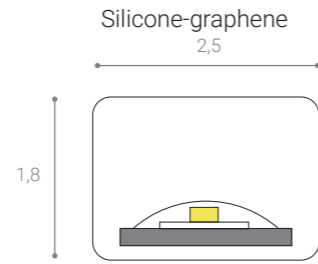

ARCHETTO FLEXIBLE SOLUTIONS

Direzione luminosa/
Light's direction

Silicone-graphene
2,5

1,8

Barra in acciaio
armonico e strip LED
incorporate/
Flexible steel bar
and LED strip
integrated/

WA/WR/WS: Particolare dell'attacco
WA/WR/WS: Mounting's detail

WR3*/WS3*: solo per uso a parete in verticale e soffitto
WR3*/WS3*: only as vertical wall and ceiling use

Misure espresse in cm/Measurements in cm

WR1 3k white	34W-1185Lm	Cod. ARCWR1CRBICA	24V Alimentatore non incluso/ Driver needed not included
WR1 RGB	23W	Cod. ARCWR1CRRGB	24V Alimentatore non incluso/ Driver needed not included
WR2 3k white	50W-1800Lm	Cod. ARCWR2CRBICA	24V Alimentatore non incluso/ Driver needed not included
WR2 RGB	35W	Cod. ARCWR2CRRGB	24V Alimentatore non incluso/ Driver needed not included
WR3 3k white	70W-2470Lm	Cod. ARCWR3CRBICA	24V Alimentatore non incluso/ Driver needed not included
WR3 RGB	48W	Cod. ARCWR3CRRGB	24V Alimentatore non incluso/ Driver needed not included